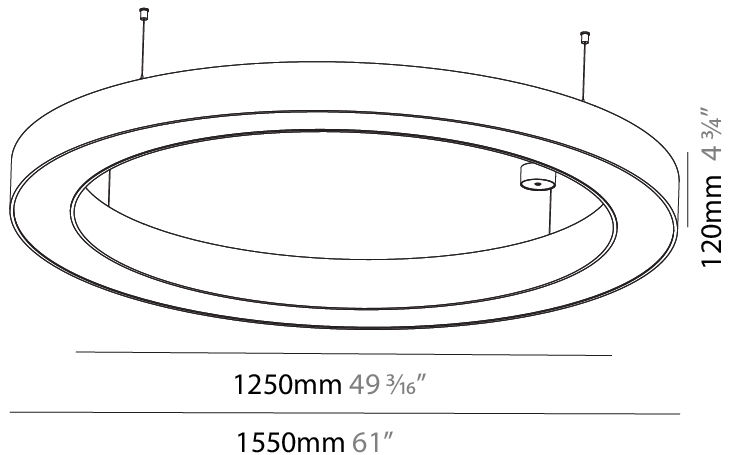

GENERAL

Series: Glorious
Subseries: Glorious
Brand: Prolight
Division: Architectural
Mounting Type: Suspension
Mounting Location: Ceiling
Subcategory: Ambient

PHYSICAL

Shape: Round
Diameter (mm): 1550
Diameter (in): 61
Height (mm): 120
Height (in): 4 3/4
Max. Overall Height (mm): 2120
Max. Overall Height (in): 83 7/16
Light Distribution: Direct / Indirect
Weight (kg): 16.737
Weight (lbs): 36.90
Diffuser: PMMA - Opal or Micro-Prism
Fixture Finish: SSR / BKV / CWI / CRY / HAB / UFT / ITA / RUA / FTG / MYG / LOD / PUS / FRO / FUP / KIA / POP / BLS / SPG / MEY / GOH / GUM / CHC / COM / ABZ / JAG / OBR / MOS / ROR
Fixture Material: Aluminum

ELECTRICAL

Lamp Type: LED (Zhaga Standard)
Input Wattage (W): 110
Total Output Wattage (W): 88 / 70.4 (3500K)
Dimming: Non-Dimming / Phase Dimming (120Vac only) / 0-10V Dimming
Driver Included: Yes
Driver Location: Integrated
Driver Type: Constant Current - 120 / 277Vac
Driver Class: Class 2
Input Voltage (V): 120 - 277
Constant Current (MA): 350 / 700/800 (3500K)

LED

Color Temperature (°K): 3000 / 3500 / 4000
Max. Delivered Lumen (lm): 6920 / 7164 / 7310 Direct / 4530 / 4938 / 4790 Indirect
CRI: >80 CRI
Efficiency (%): 68
Lamp Life (hrs): 50000

OPTICAL

RATINGS AND CERTIFICATIONS

Certified By: Certified for North American Standards
IP rating: IP20