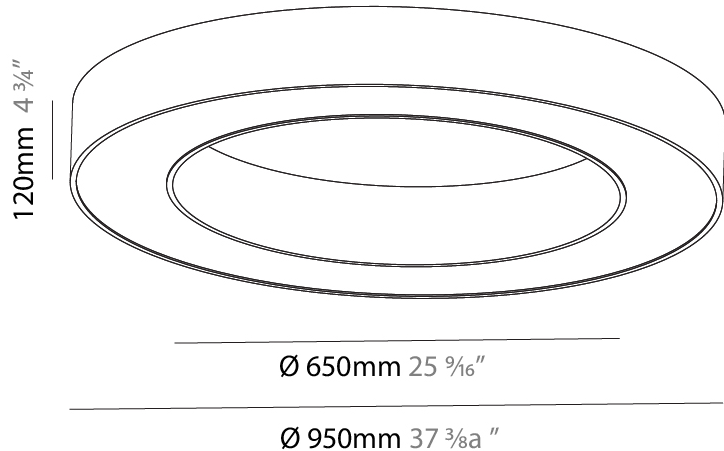

1. To build a product code in our configurator select the specify button on the base model # product page
2. To build a manual product code on this datasheet choose from the options listed below in blue font and add the suffix to the base model #

GENERAL

Series: Glorious
Subseries: Glorious
Brand: Prolight
Division: Architectural
Mounting Type: Surface
Mounting Location: Ceiling
Subcategory: Ambient

PHYSICAL

Shape: Round
Diameter (mm): 950
Diameter (in): 37 ³/₈
Height (mm): 120
Height (in): 4 ³/₄
Light Distribution: Direct
Weight (kg): 8.94
Weight (lbs): 19.67
Diffuser: PMMA - Opal or Micro-Prism
Fixture Finish: SSR / BKV / CWI / CRY / HAB / UFT / ITA / RUA / FTG / MYG / LOD / PUS / FRO / FUP / KIA / POP / BLS / SPG / MEY / GOH / GUM / CHC / COM / ABZ / JAG / OBR / MOS / ROR
Fixture Material: Aluminum

ELECTRICAL

Lamp Type: LED (Zhaga Standard)
Input Wattage (W): 45
Total Output Wattage (W): 36 / 28.8 (3500K)
Dimming: Non-Dimming / Phase Dimming (120Vac only) / 0-10V Dimming
Driver Included: Yes
Driver Location: Integrated
Driver Type: Constant Current - 120 / 277Vac
Driver Class: Class 2
Input Voltage (V): 120 - 277
Constant Current (MA): 350 / 900 (3500K)

LED

Color Temperature (°K): 3000 / 3500 / 4000
Max. Delivered Lumen (lm): 4150 / 4302 / 4390
CRI: >80 CRI
Efficiency (%): 65
Lamp Life (hrs): 50000

OPTICAL

RATINGS AND CERTIFICATIONS

Certified By: Certified for North American Standards
IP rating: IP20