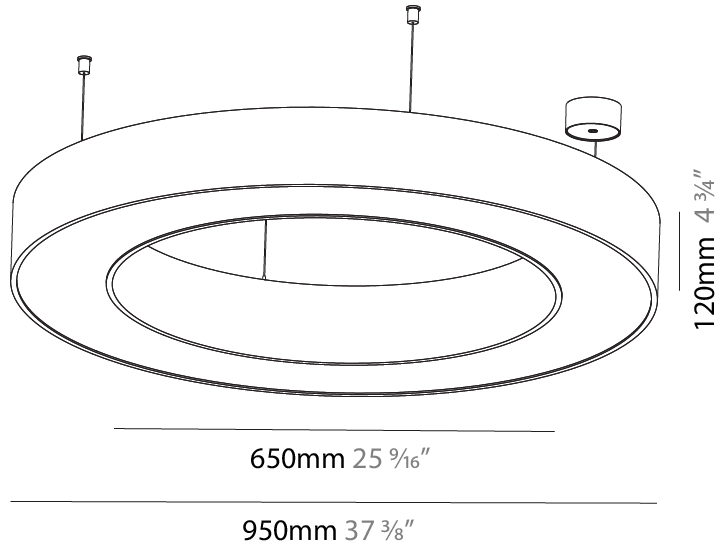

GENERAL

Series: Glorious
Subseries: Glorious
Brand: Prolight
Division: Architectural
Mounting Type: Suspension
Mounting Location: Ceiling
Subcategory: Ambient

PHYSICAL

Shape: Round
Diameter (mm): 950
Diameter (in): 37 ³/₈
Height (mm): 120
Height (in): 4 ³/₄
Max. Overall Height (mm): 2120
Max. Overall Height (in): 83 ⁷/₁₆
Light Distribution: Direct / Indirect
Weight (kg): 10.395
Weight (lbs): 22.92
Diffuser: PMMA - Opal or Micro-Prism
Fixture Finish: SSR / BKV / CWI / CRY / HAB / UFT / ITA / RUA / FTG / MYG / LOD / PUS / FRO / FUP / KIA / POP / BLS / SPG / MEY / GOH / GUM / CHC / COM / ABZ / JAG / OBR / MOS / ROR
Fixture Material: Aluminum

ELECTRICAL

Lamp Type: LED (Zhaga Standard)
Input Wattage (W): 58.5
Total Output Wattage (W): 52 / 41.6 (3500K)
Dimming: Non-Dimming / Phase Dimming (120Vac only) / 0-10V Dimming
Driver Included: Yes
Driver Location: Integrated
Driver Type: Constant Current
Driver Class: Class 2
Input Voltage (V): 120 - 277
Constant Current (MA): 350 / 900/400 (3500K)

LED

Color Temperature (°K): 3000 / 3500 / 4000
Max. Delivered Lumen (lm): 4150 / 4302 / 4390 Direct / 1850/ 1911 / 150
CRI: >80 CRI
Efficiency (%): 69
Lamp Life (hrs): 50000

OPTICAL

RATINGS AND CERTIFICATIONS

Certified By: Certified for North American Standards
IP rating: IP20