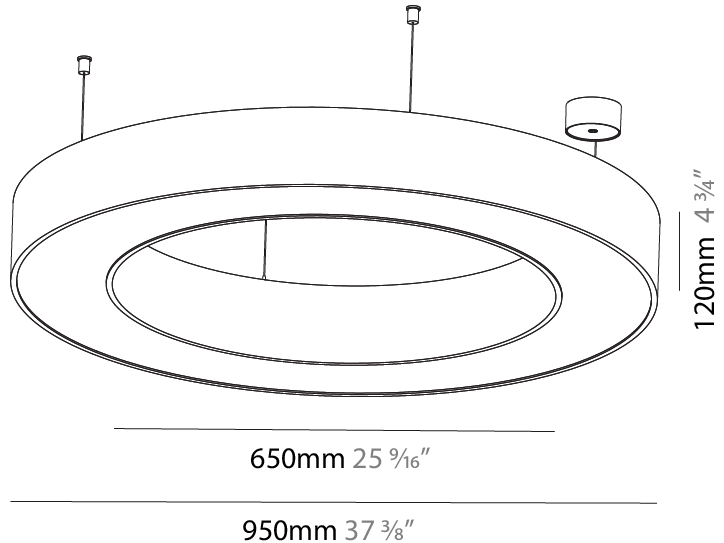

GENERAL

Series: Glorious
Subseries: Glorious
Brand: Prolicht
Division: Architectural
Mounting Type: Suspension
Mounting Location: Ceiling
Subcategory: Ambient

PHYSICAL

Shape: Round
Diameter (mm): 950
Diameter (in): 37 ³/₈
Height (mm): 120
Height (in): 4 ³/₄
Max. Overall Height (mm): 2120
Max. Overall Height (in): 83 ⁷/₁₆
Light Distribution: Direct / Indirect
Weight (kg): 10.395
Weight (lbs): 22.92
Diffuser: [PMMA - Opal or Micro-Prism](#)
Fixture Finish: [SSR / BKV / CWI / CRY / HAB / UFT / ITA / RUA / FTG / MYG / LOD / PUS / FRO / FUP / KIA / POP / BLS / SPG / MEY / GOH / GUM / CHC / COM / ABZ / JAG / OBR / MOS / ROR](#)
Fixture Material: Aluminum

ELECTRICAL

Lamp Type: LED (Zhaga Standard)
Input Wattage (W): 58.5
Total Output Wattage (W): 52 / 41.6 (3500K)
Dimming: [Non-Dimming / Phase Dimming (120Vac only) / 0-10V Dimming](#)
Driver Included: Yes
Driver Location: Integrated
Driver Type: Constant Current
Driver Class: Class 2
Input Voltage (V): 120 - 277
Constant Current (MA): 350 / 900/400 (3500K)

LED

[Color Temperature (°K): 3000 / 3500 / 4000](#)
Max. Delivered Lumen (lm): 4150 / 4302 / 4390 Direct / 1850/ 1911 / 150
CRI: >80 CRI
Efficiency (%): 69
Lamp Life (hrs): 50000

OPTICAL

RATINGS AND CERTIFICATIONS

Certified By: Certified for North American Standards
IP rating: IP20