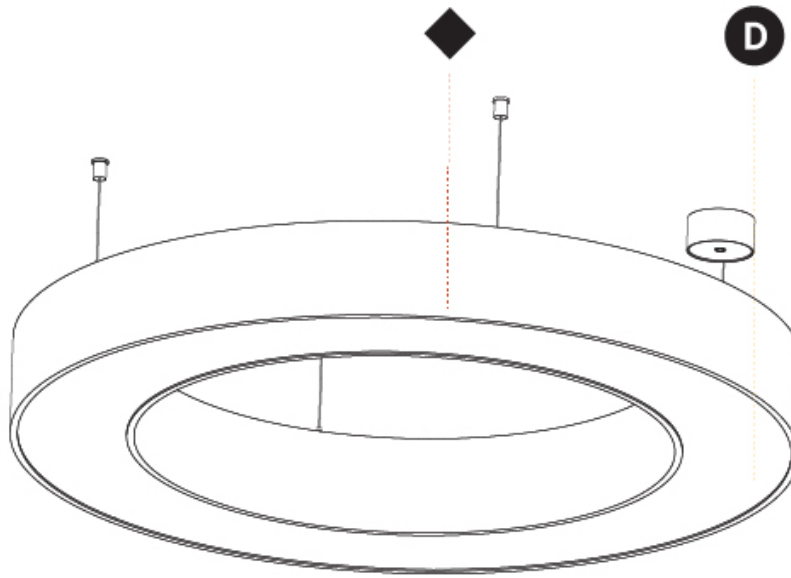

A30229-

PROJECT _____

TYPE _____

SPECIFIER _____

QUANTITY _____

DATE _____