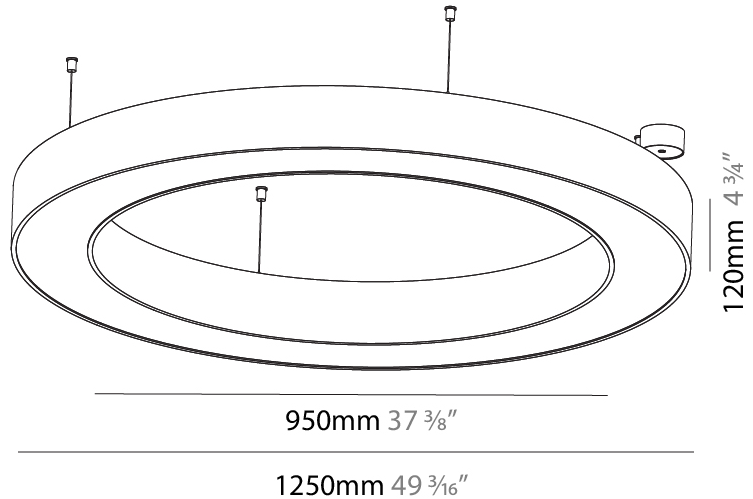

GENERAL

Series: Glorious
Subseries: Glorious
Brand: Prolight
Division: Architectural
Mounting Type: Suspension
Mounting Location: Ceiling
Subcategory: Ambient

PHYSICAL

Shape: Round
Diameter (mm): 1250
Diameter (in): 49 ³/₁₆
Height (mm): 120
Height (in): 4 ³/₄
Max. Overall Height (mm): 2120
Max. Overall Height (in): 83 ⁷/₁₆
Light Distribution: Direct / Indirect
Weight (kg): 13.475
Weight (lbs): 29.70
Diffuser: PMMA - Opal or Micro-Prism
Fixture Finish: SSR / BKV / CWI / CRY / HAB / UFT / ITA / RUA / FTG / MYG / LOD / PUS / FRO / FUP / KIA / POP / BLS / SPG / MEY / GOH / GUM / CHC / COM / ABZ / JAG / OBR / MOS / ROR
Fixture Material: Aluminum

ELECTRICAL

Lamp Type: LED (Zhaga Standard)
Input Wattage (W): 90
Total Output Wattage (W): 72 / 57.6 (3500K)
Dimming: Non-Dimming / Phase Dimming (120Vac only) / 0-10V Dimming
Driver Included: Yes
Driver Location: Integrated
Driver Type: Constant Current
Driver Class: Class 2
Input Voltage (V): 120 - 277
Constant Current (MA): 350 / 1200/600 (3500K)

LED

Color Temperature (°K): 3000 / 3500 / 4000
Max. Delivered Lumen (lm): 5540 / 5733 / 5850 Direct / 3830 / 3969 / 4050 Indirect
CRI: >80 CRI
Efficiency (%): 68
Lamp Life (hrs): 50000

OPTICAL

RATINGS AND CERTIFICATIONS

Certified By: Certified for North American Standards
IP rating: IP20